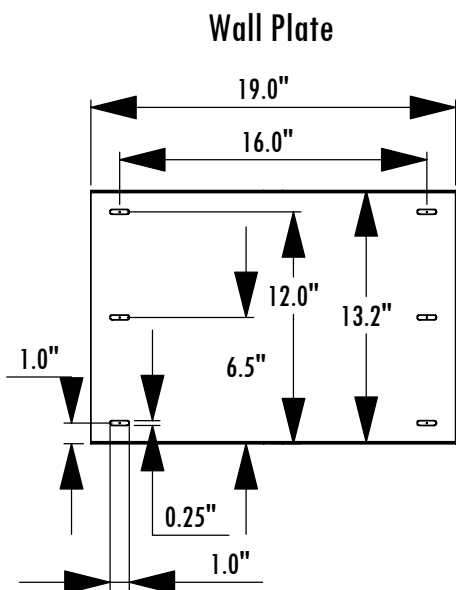

FSDSWP Dimensions

Flat Screen Double Stud Pivot Wall Mount for Large Flat Panel Screens 32"+

Model	Load Limit (lbs.)	Pivot	Tilt	Projection from Wall	Ship. Wt. (lbs.)
FSDSWP	200	±25°Max.	0°	5"	14

1-800-LUCASEY • 1-510-534-1435