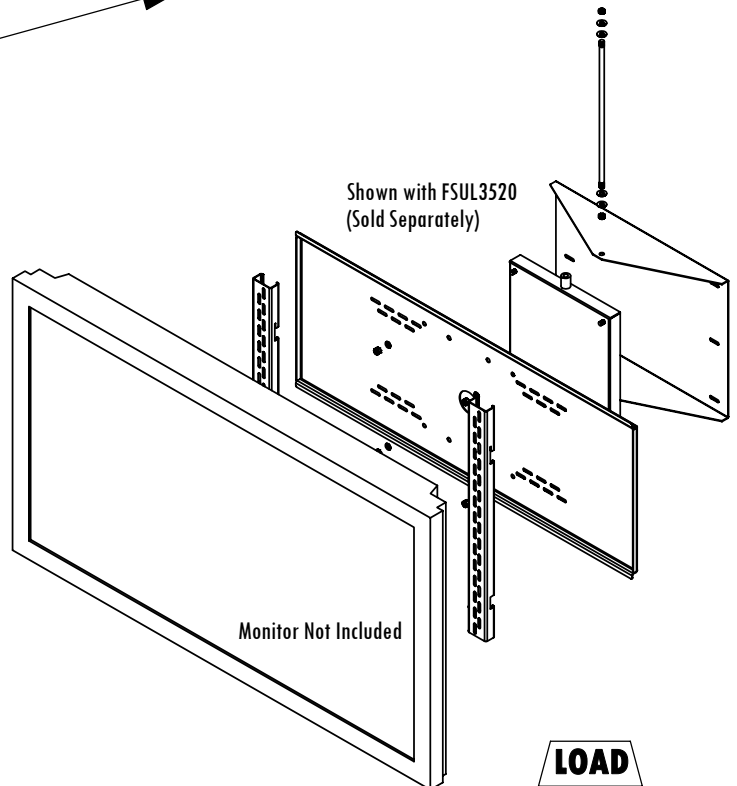

FSDSWP Dimensions

Flat Screen Double Stud Pivot Wall Mount for Large Flat Panel Screens 32"+

Model	Load Limit (lbs.)	Pivot	Tilt	Projection from Wall	Ship. Wt. (lbs.)
FSDSWP	200	±25°Max.	0°	5"	14

1-800-LUCASEY • 1-510-534-1435