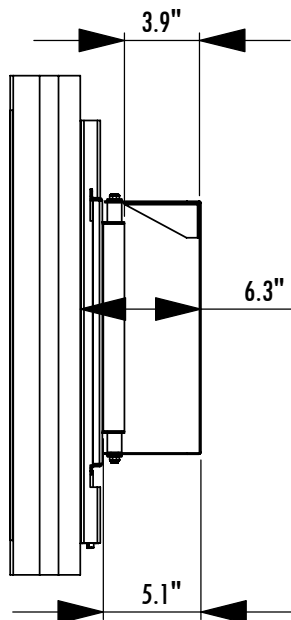

FSDSWP Dimensions

Flat Screen Double Stud Pivot Wall Mount for Large Flat Panel Screens 32"+

Model	Load Limit (lbs.)	Pivot	Tilt	Projection from Wall	Ship. Wt. (lbs.)
FSDSWP	200	±25°Max.	0°	5"	14

1-800-LUCASEY • 1-510-534-1435