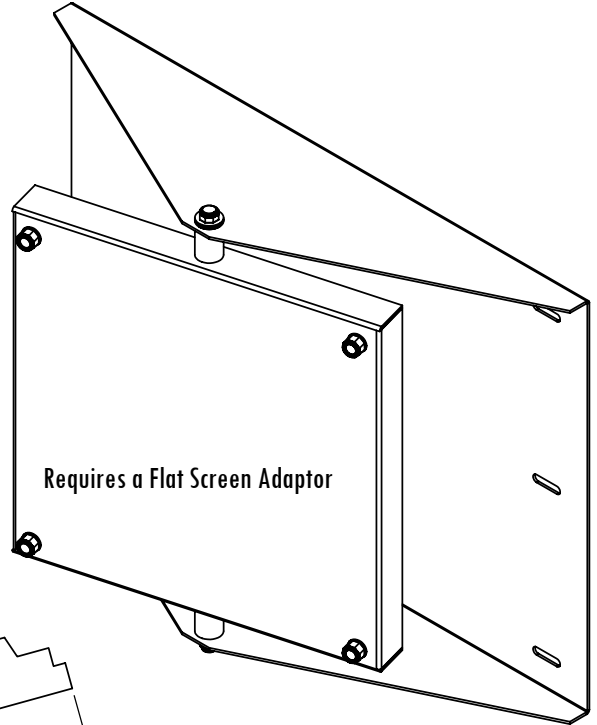

FSDSWP Dimensions

Flat Screen Double Stud Pivot Wall Mount for Large Flat Panel Screens 32"+

Model	Load Limit (lbs.)	Pivot	Tilt	Projection from Wall	Ship. Wt. (lbs.)
FSDSWP	200	±25°Max.	0°	5"	14

1-800-LUCASEY • 1-510-534-1435