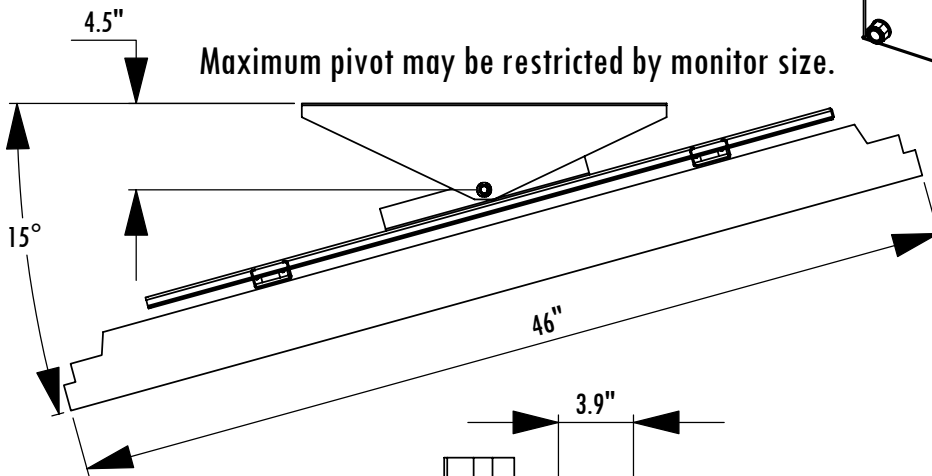

FSDSWP Dimensions

Flat Screen Double Stud Pivot Wall Mount for Large Flat Panel Screens 32"+

Model	Load Limit (lbs.)	Pivot	Tilt	Projection from Wall	Ship. Wt. (lbs.)
FSDSWP	200	±25°Max.	0°	5"	14

1-800-LUCASEY • 1-510-534-1435