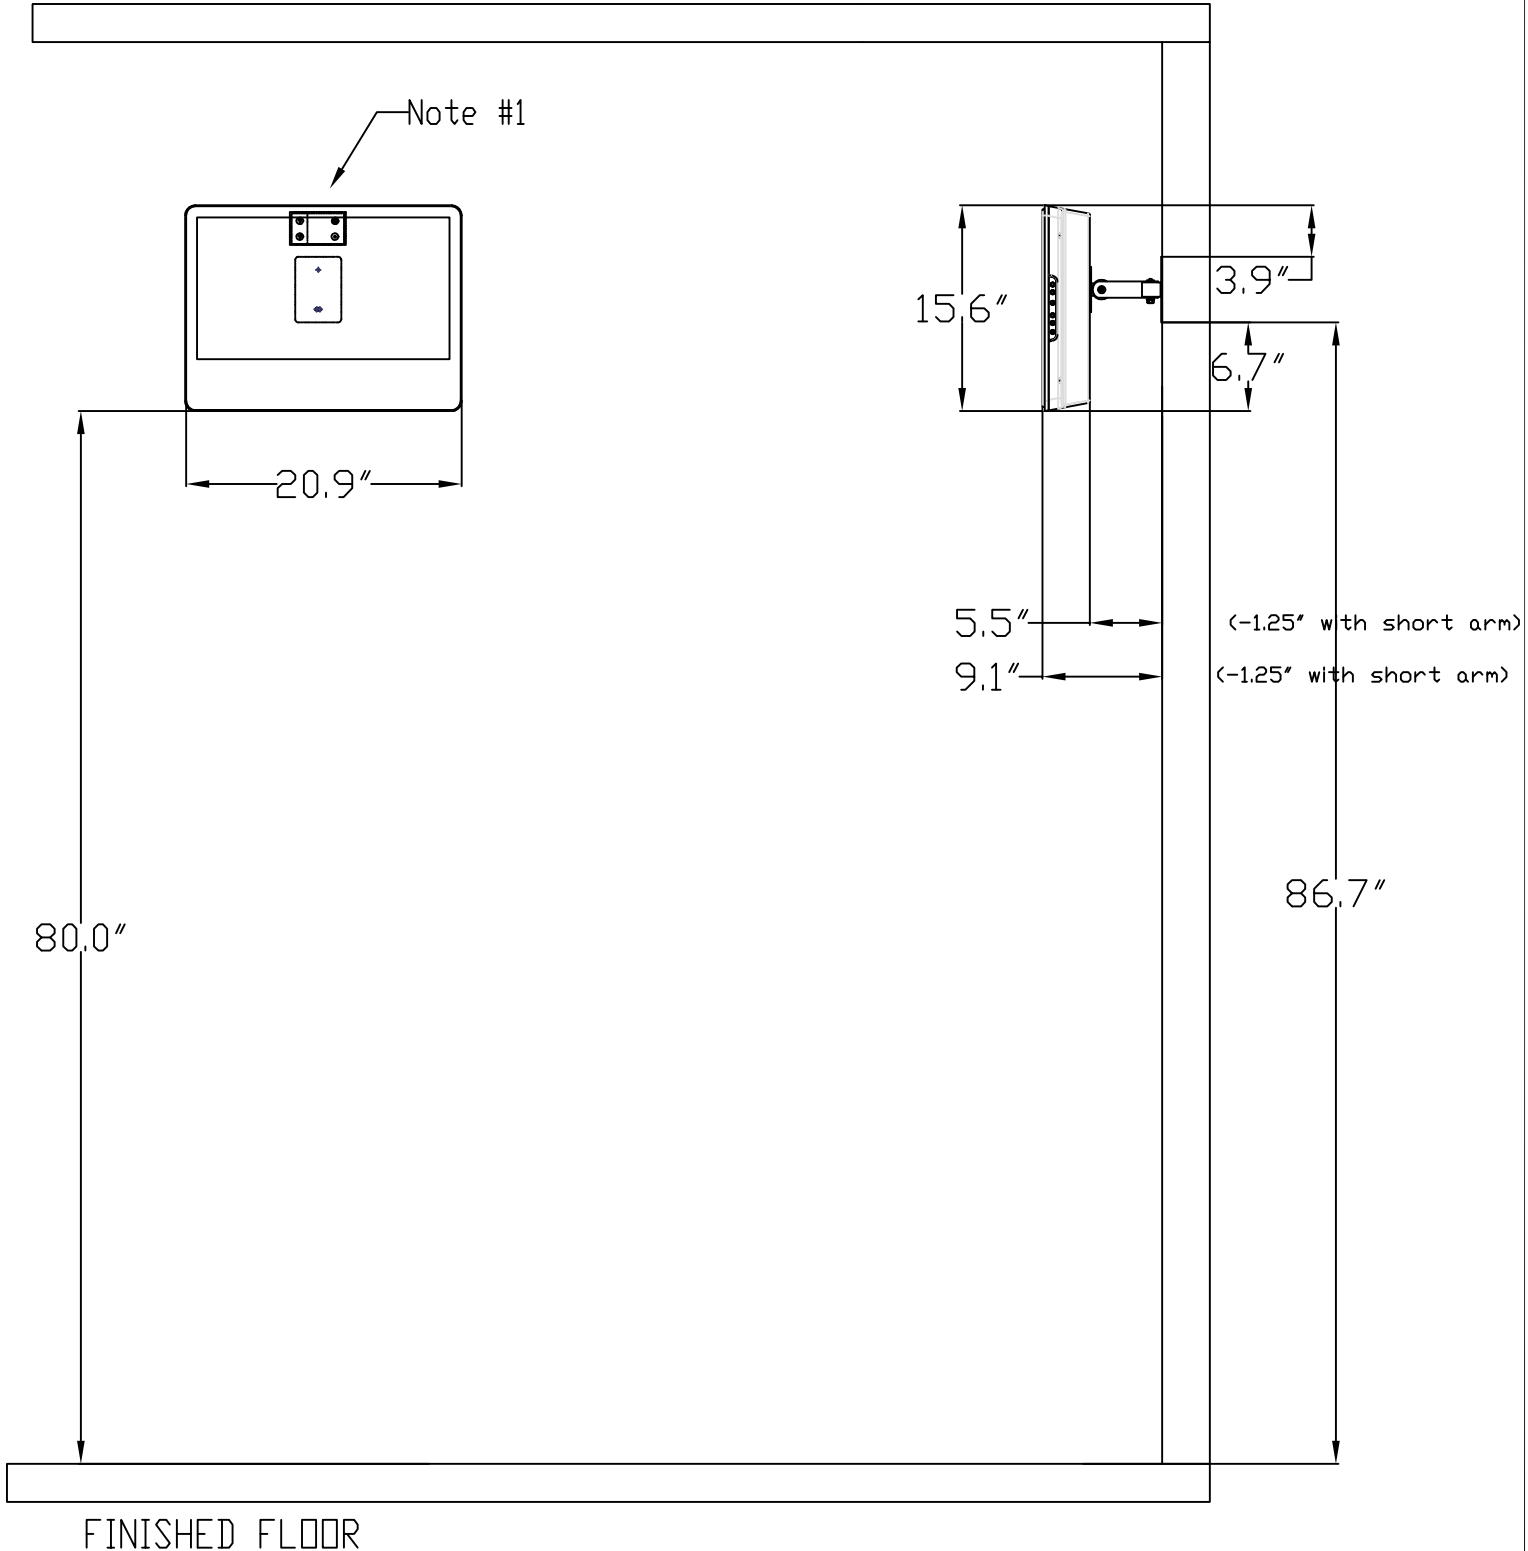

22" FLAT PANEL LCD WALL MOUNTING DETAIL

SYMBOL 

THLCDW with Philips 22HFL5530HP

NOTE #1) TV OUTLET REQUIRES A STANDARD THREE GANG BACKBOX WITH A LOW PARTITION AND A 110V DUPLEX POWER OUTLET.