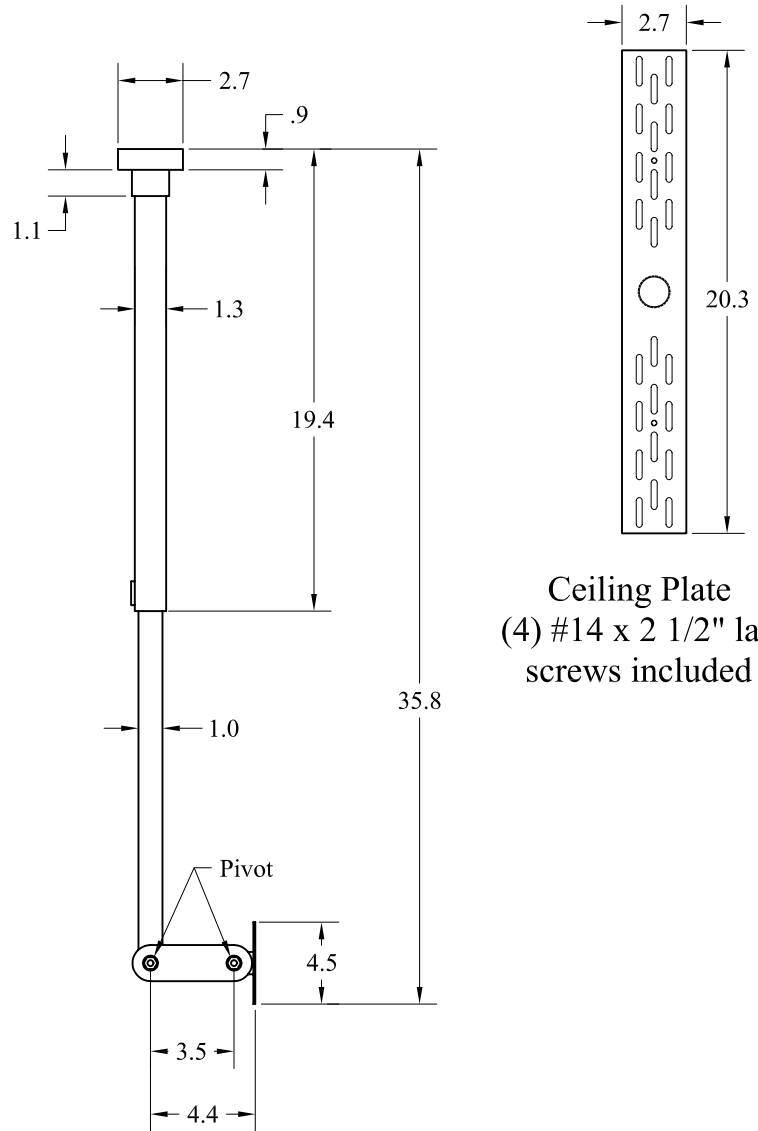

# THLCDC

Sleek and stylish adjustable ceiling mount for 9"-21" LCD monitors. This versatile mount allows you to adjust your drop from ceiling 20"-35". Features dual pivot points for tilt and projection. Built-in safety cable for extra security. Universal 100mm (3.9") square VESA pattern for LCD attachment. An array of ceiling mount accessories available for varying structural applications. Lag screws are included for attachment to wood structures.

**Ceiling Plate**  
**(4) #14 x 2 1/2" lag screws included**