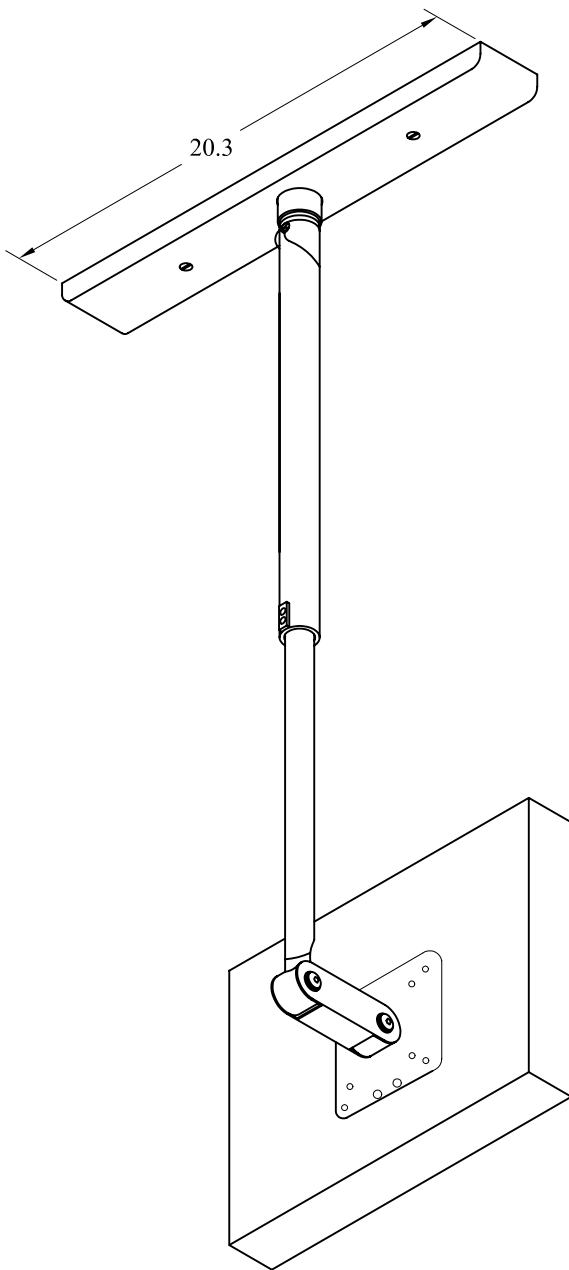

# THLCDC

Sleek and stylish adjustable ceiling mount for 9"-21" LCD monitors. This versatile mount allows you to adjust your drop from ceiling 20"-35". Features dual pivot points for tilt and projection. Built-in safety cable for extra security. Universal 100mm (3.9") square VESA pattern for LCD attachment. An array of ceiling mount accessories available for varying structural applications. Lag screws are included for attachment to wood structures.

**Ceiling Plate**  
**(4) #14 x 2 1/2" lag screws included**