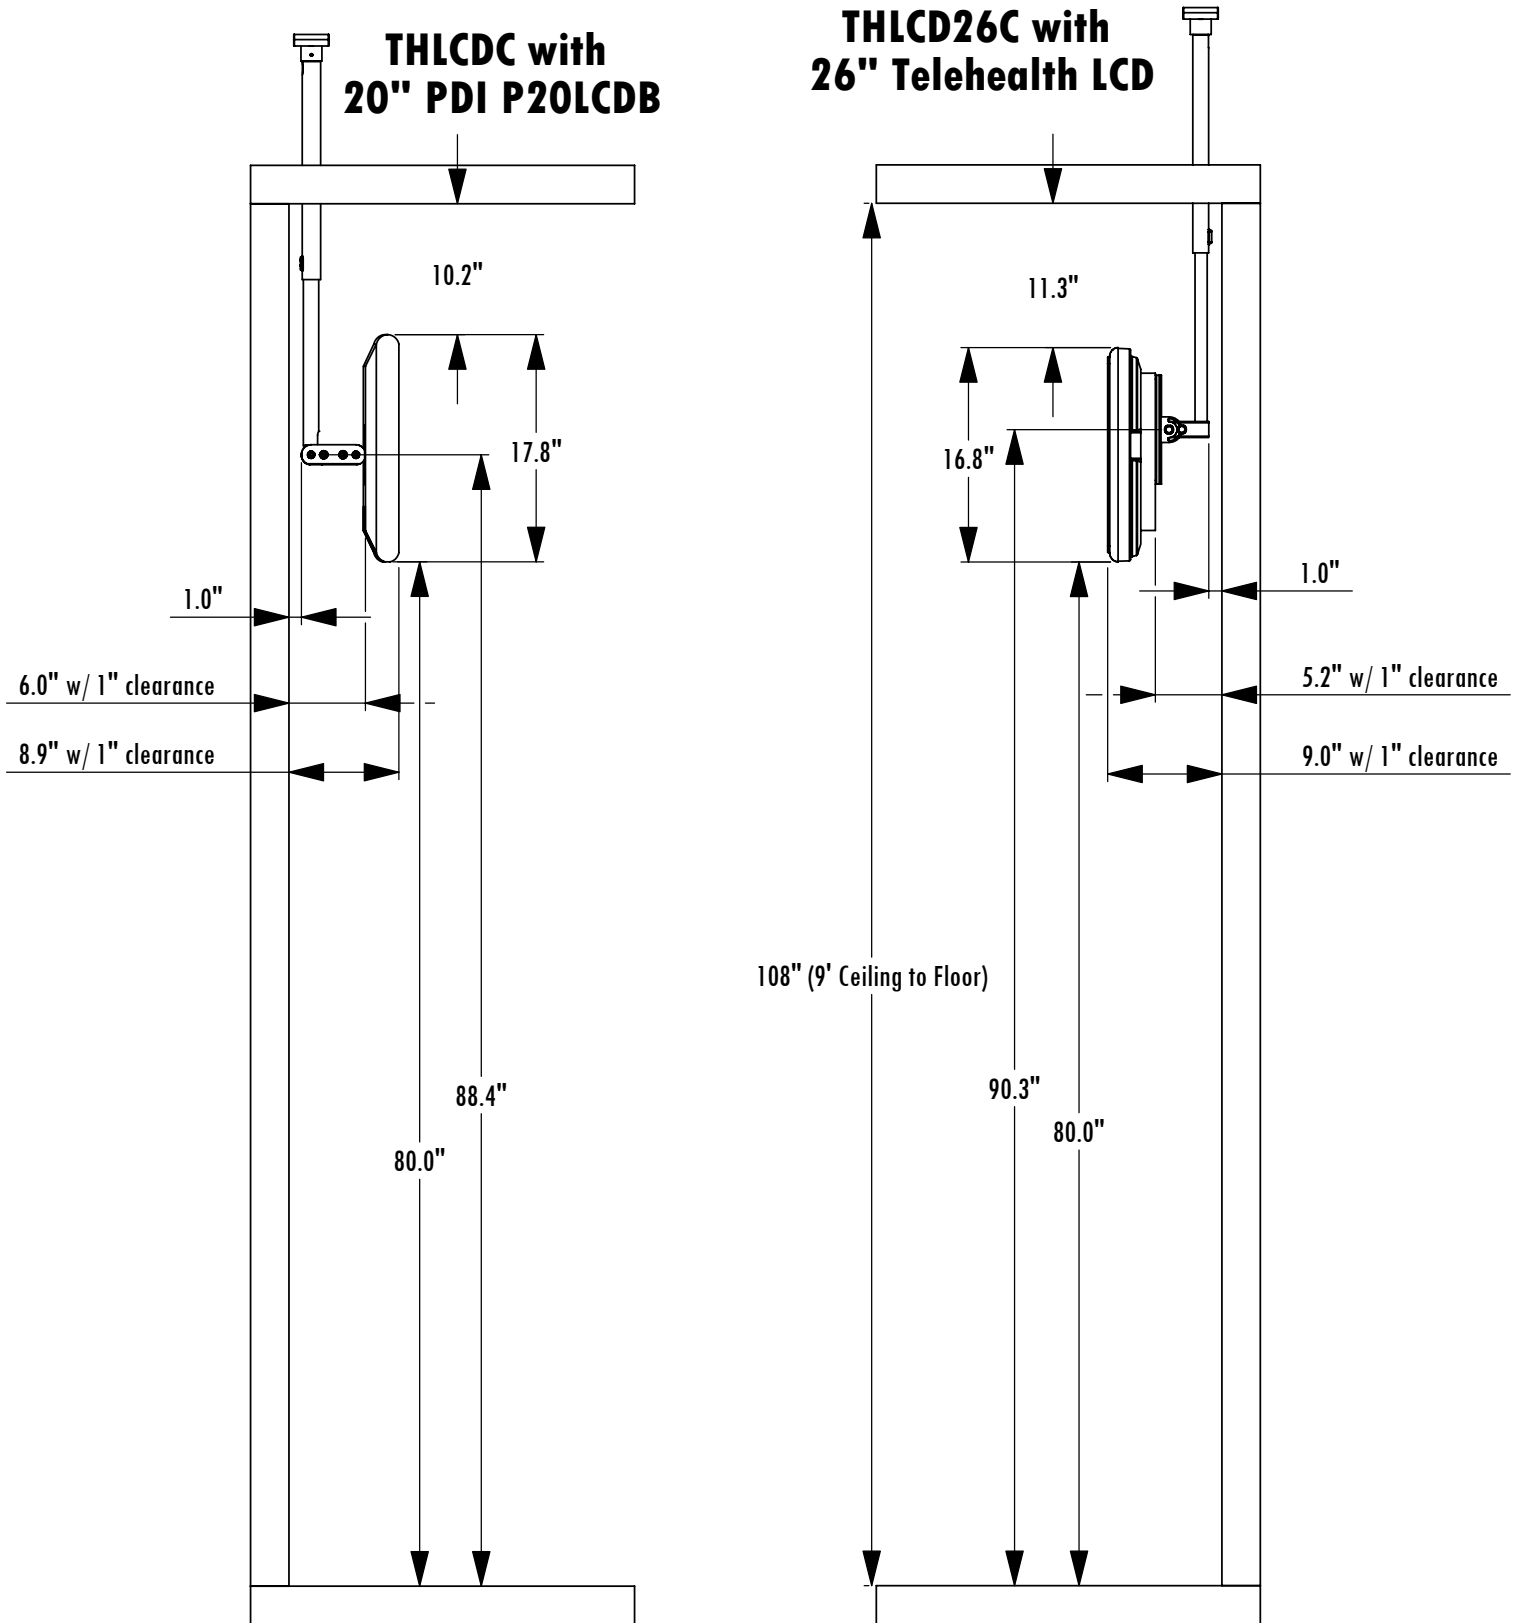

Elevation Details for Telehealth Ceiling Mounts

1-800-LUCASEY • 1-510-534-1435

©2007 Lucasey Manufacturing Corporation, Oakland, California