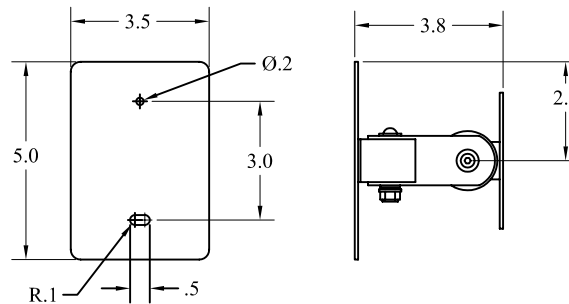

THLCDW

Compact dual pivoting action wall mount for 9"-21" LCD monitors. Features 75 degree swivel from wall arm and ± 45 degree tilt (may be limited by size of LCD). Universal 100mm (3.9") square VESA pattern for LCD attachment.

WEIGHT 2LBS 10 OZ

THLCDW WITH SHORT ARM

THLCDW WITH LONG ARM