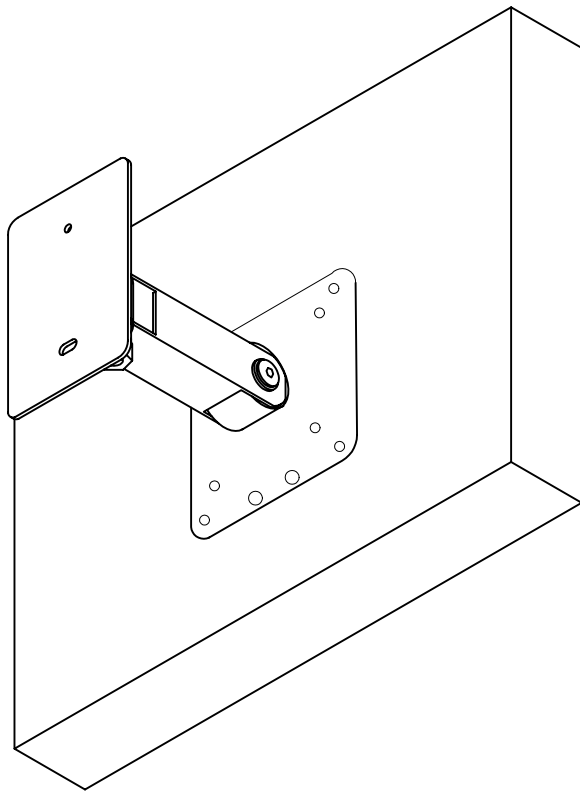

THLCDW

Compact dual pivoting action wall mount for 9"-21" LCD monitors. Features 75 degree swivel from wall arm and ± 45 degree tilt (may be limited by size of LCD). Universal 100mm (3.9") square VESA pattern for LCD attachment.

WEIGHT 2LBS 10 OZ

THLCDW WITH SHORT ARM

THLCDW WITH LONG ARM