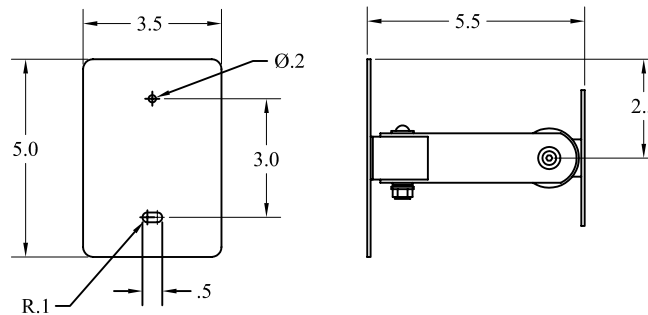

THLCDW

Compact dual pivoting action wall mount for 9"-21" LCD monitors. Features 75 degree swivel from wall arm and ± 45 degree tilt (may be limited by size of LCD). Universal 100mm (3.9") square VESA pattern for LCD attachment.

WEIGHT 2LBS 10 OZ

THLCDW WITH SHORT ARM

THLCDW WITH LONG ARM