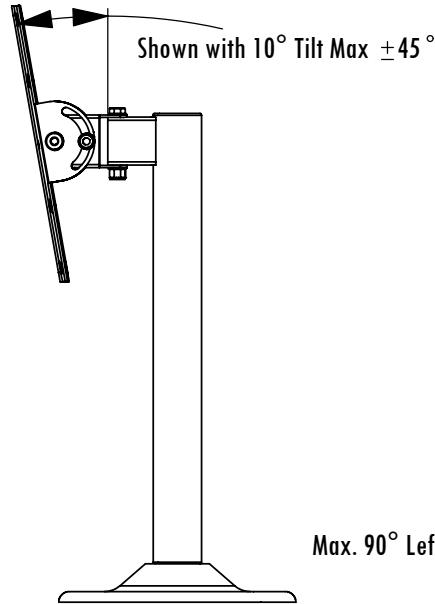

LC200F9F Dimensions

Furniture Mount for up to 32" Flat Panel Screens with up to 200mm x 200mm VESA® Mounting Patterns

Load Limit (lbs.)	Pivot	Tilt	Height to Center Line	Ship. Wt. (lbs.)
75	180°	±45°	12"	12

Max. 90° Left or Right Pivot

Round Flange with 1-1/4" I.D. NPT Pipe Threads

1-800-LUCASEY • 1-510-534-1435

©2007 Lucasey Manufacturing Corporation, Oakland, California