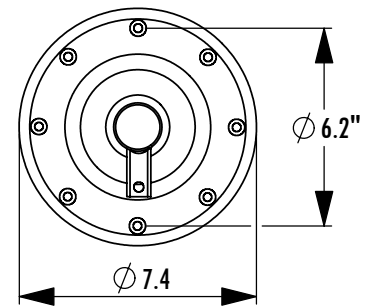

LC200F9F Dimensions

Furniture Mount for up to 32" Flat Panel Screens with up to 200mm x 200mm VESA® Mounting Patterns

Load Limit (lbs.)	Pivot	Tilt	Height to Center Line	Ship. Wt. (lbs.)
75	180°	±45°	12"	12

Max. 90° Left or Right Pivot

Round Flange with 1-1/4" I.D. NPT Pipe Threads

1-800-LUCASEY • 1-510-534-1435

©2007 Lucasey Manufacturing Corporation, Oakland, California