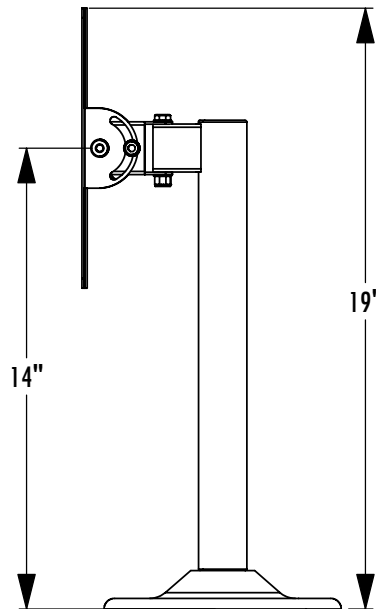

LC200F9F Dimensions

Furniture Mount for up to 32" Flat Panel Screens with up to 200mm x 200mm VESA® Mounting Patterns

Load Limit (lbs.)	Pivot	Tilt	Height to Center Line	Ship. Wt. (lbs.)
75	180°	±45°	12"	12

Max. 90° Left or Right Pivot

Round Flange with 1-1/4" I.D. NPT Pipe Threads

1-800-LUCASEY • 1-510-534-1435

©2007 Lucasey Manufacturing Corporation, Oakland, California