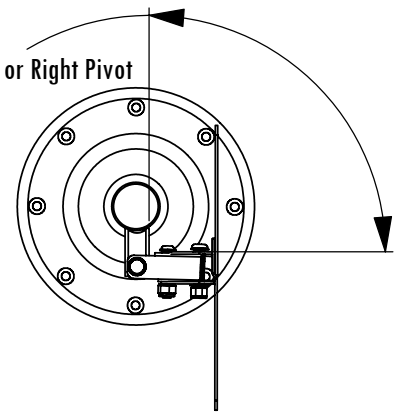

LC200F9F Dimensions

Furniture Mount for up to 32" Flat Panel Screens with up to 200mm x 200mm VESA® Mounting Patterns

Load Limit (lbs.)	Pivot	Tilt	Height to Center Line	Ship. Wt. (lbs.)
75	180°	±45°	12"	12

Max. 90° Left or Right Pivot

Round Flange with 1-1/4" I.D. NPT Pipe Threads

1-800-LUCASEY • 1-510-534-1435

©2007 Lucasey Manufacturing Corporation, Oakland, California