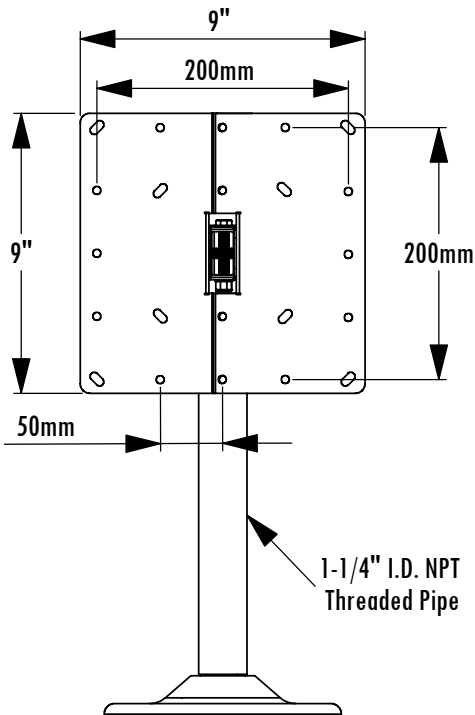

LC200F9F Dimensions

Furniture Mount for up to 32" Flat Panel Screens with up to 200mm x 200mm VESA® Mounting Patterns

Load Limit (lbs.)	Pivot	Tilt	Height to Center Line	Ship. Wt. (lbs.)
75	180°	±45°	12"	12

Max. 90° Left or Right Pivot

Round Flange with 1-1/4" I.D. NPT Pipe Threads

1-800-LUCASEY • 1-510-534-1435

©2007 Lucasey Manufacturing Corporation, Oakland, California