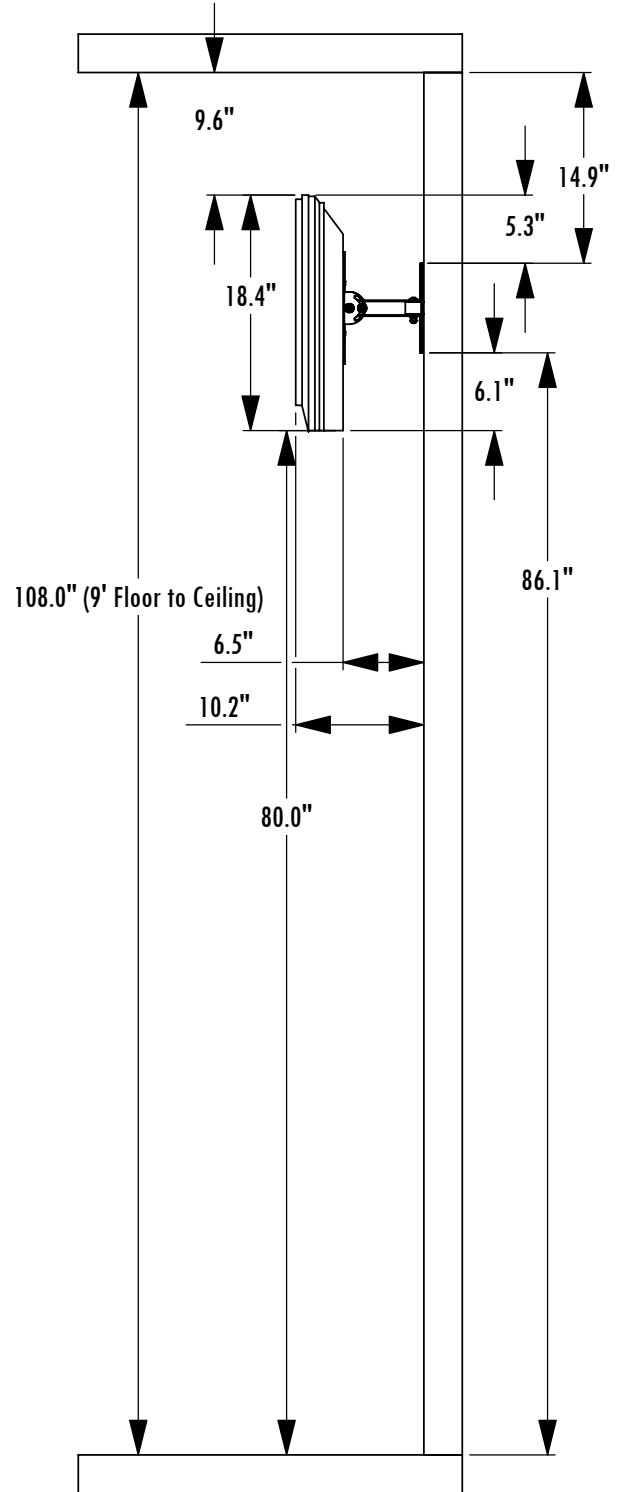

# THLC200W Elevation Details

using Philips 26HF7945D/27 and 32HF7945D/27 Monitors

**THLC200W with Philips 32HF7945D/27**

**THLC200W with Philips 26HF7945D/27**

**1-800-LUCASEY • 1-510-534-1435**

©2007 Lucasey Manufacturing Corporation, Oakland, California