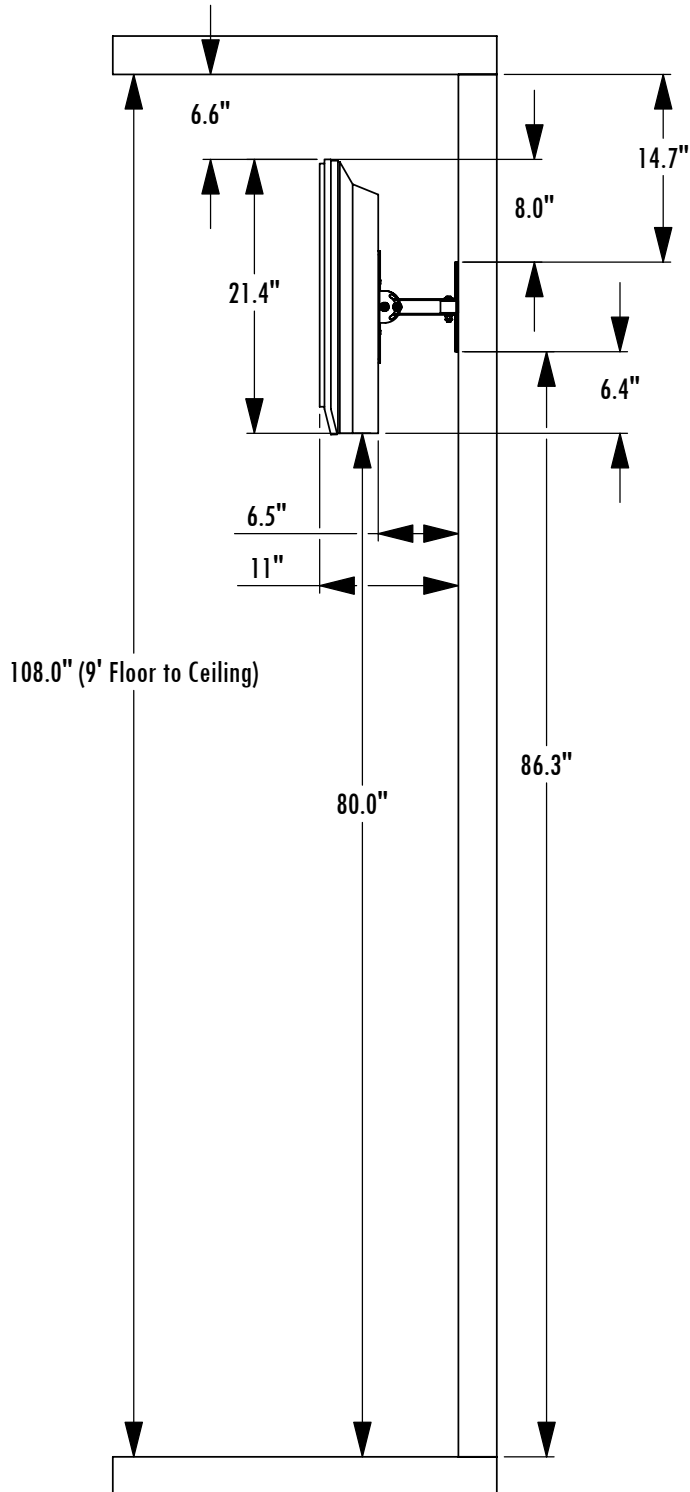

# THLC200W Elevation Details

using Philips 26HF7945D/27 and 32HF7945D/27 Monitors

**THLC200W with Philips 32HF7945D/27**

**THLC200W with Philips 26HF7945D/27**

**1-800-LUCASEY • 1-510-534-1435**

©2007 Lucasey Manufacturing Corporation, Oakland, California