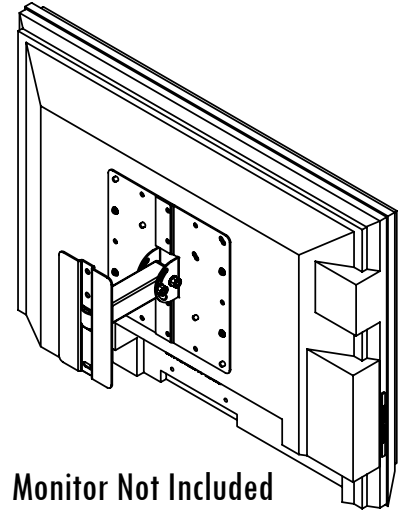

# THLC200W Dimensions

## Wall Mount for 26" & 32" Flat Panel Screens with up to 200mm VESA® Mounting Patterns

Model	Load Limit (lbs.)	Swivel	Tilt	Projection from Wall	Mounts to Boss Patterns	Ship. Wt. (lbs.)
<b>THLC200W</b>	50	±45°	±45°	6-1/4"	up to 200mm VESA®	7