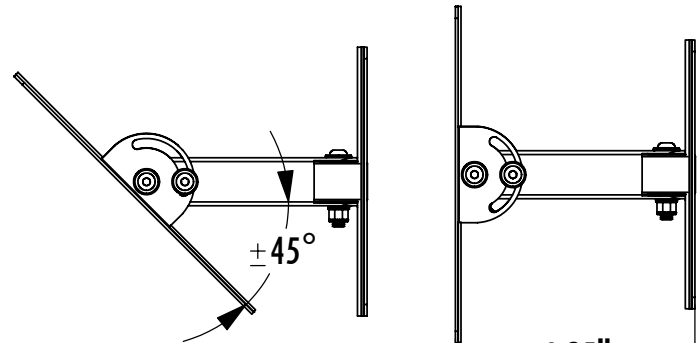

Max. Tilt Restricted by Monitor Size