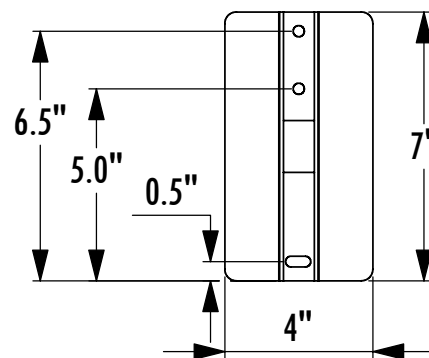

## Wall Mount for 26" & 32" Flat Panel Screens with up to 200mm VESA® Mounting Patterns

Model	Load Limit (lbs.)	Swivel	Tilt	Projection from Wall	Mounts to Boss Patterns	Ship. Wt. (lbs.)
<b>THLC200W</b>	50	±45°	±45°	6-1/4"	up to 200mm VESA®	7

Monitor Not Included

Max. Swivel Restricted by Monitor Size

Max. Tilt Restricted by Monitor Size

**1-800-LUCASEY • 1-510-534-1435**

©2007 Lucasey Manufacturing Corporation, Oakland, California