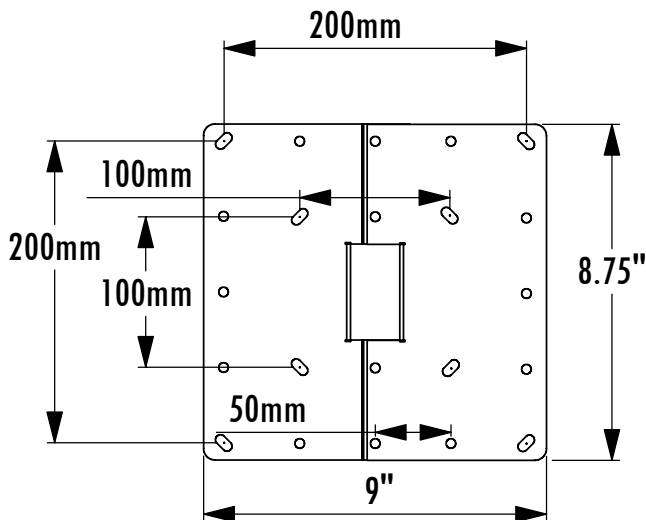

## Wall Mount for 26" & 32" Flat Panel Screens with up to 200mm VESA® Mounting Patterns

Model	Load Limit (lbs.)	Swivel	Tilt	Projection from Wall	Mounts to Boss Patterns	Ship. Wt. (lbs.)
<b>THLC200W</b>	50	±45°	±45°	6-1/4"	up to 200mm VESA®	7

Monitor Not Included

Max. Swivel Restricted by Monitor Size

Max. Tilt Restricted by Monitor Size

**1-800-LUCASEY • 1-510-534-1435**

©2007 Lucasey Manufacturing Corporation, Oakland, California