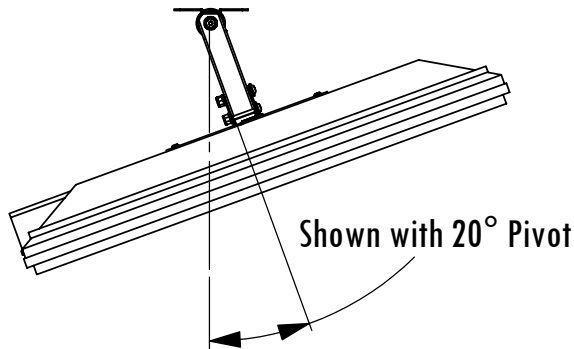

Max. Tilt Restricted by Monitor Size